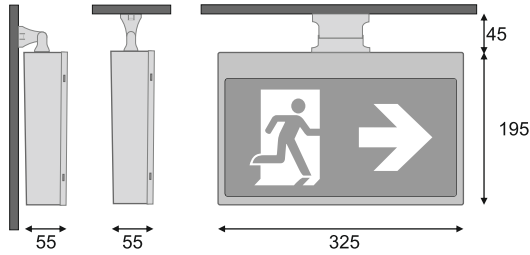

Aksesuar / Accessuary

Asma Tavan Aparatı / Recessed mounting
AAR 1000mm, 80gr.

Bayrak Aparatı / Flag mounting
AAF 150x325x45mm, 380gr.

Çelik Tel Askı / Steel wire hanger
AAW1 1000mm, 80gr.

Ayarlı Askı Teli tutucusu / Adjustable hanged holder
AAH 60x6mm, 30x6mm, 80gr.

Zincir Askı / Chain hanger
AAZ1 1000mm, 70gr.

AS