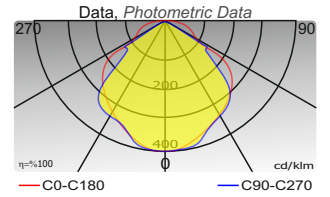

AO

AAF

AAR

AVSS-PXX Etiket, Sticker 280x150mm, 10gr.

Code	Type	Duration	Battery	Flux	Dimension	Weight
AOW M2 . .	Maintained 2W Led	3h	Ni-Cd - 1.2V 1100mAh	120lm / 90lm	350x230x85	700gr.
ANP- PXX . .			Plexiglas		307x165x4	200gr.