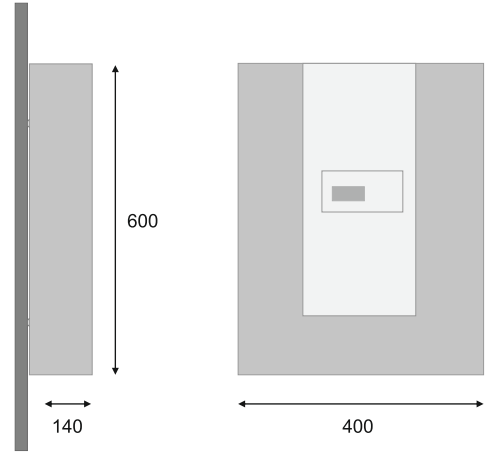

Standartlar

Standards

EN 60598-2-22, EN 50171
CE, EAC

Power Capacity	Cable Section 1,5mm	Cable Section 2,5mm
60W	60m	100m
50W	73m	121m
40W	91m	152m
30W	121m	202m
20W	182m	304m
10W	365m	562m

Bilgi Information