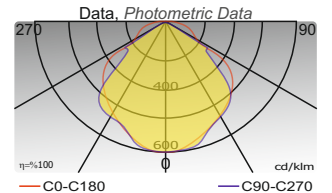

AAH

60x6mm, 30x6mm, 80gr.

Ayarlı Askı Teli tutucusu / Adjustable hanged holder

AKX-PXX Etiket, Sticker 408x208mm, 50gr.

Code	Type	Duration	Dimension	Weight
AKXSL ..	Maintained 8W Led	3h	610x420x60	2000gr.
AKXDL ..	Maintained 8W Led	3h	610x420x60	2000gr.